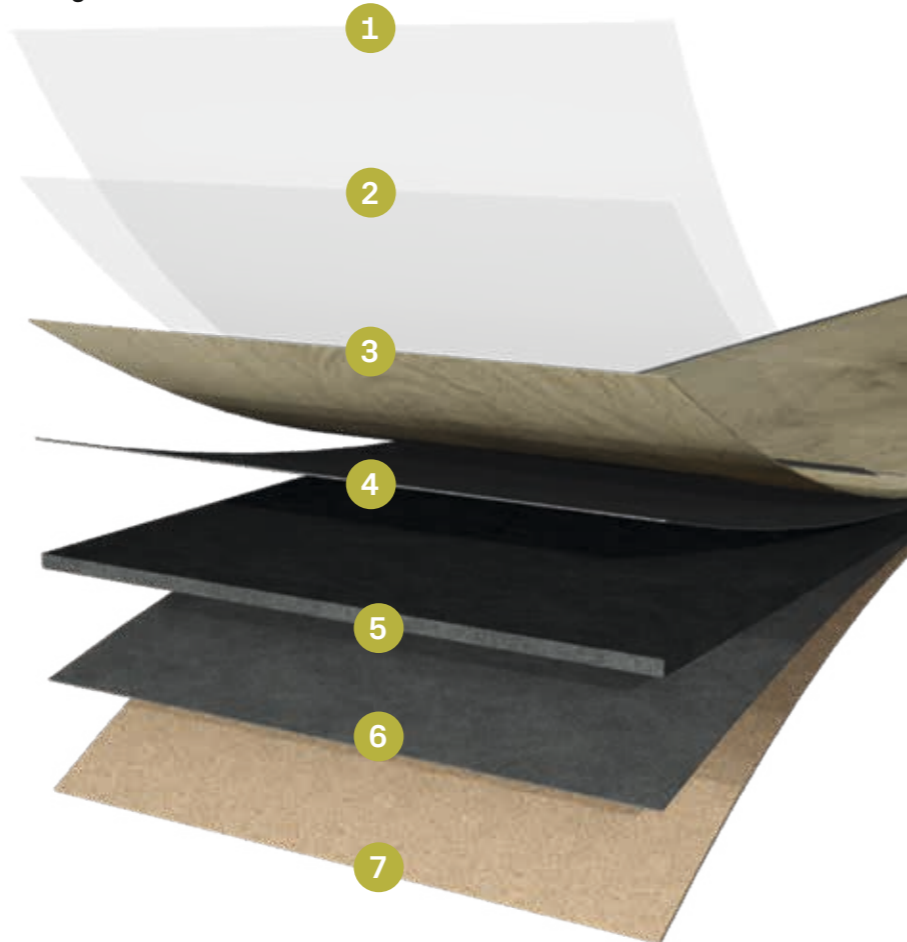

IF YOU WANT IT ALL

Perform ¹

1. 1 Transparent, hard-wearing PU-coating
2. 2 Transparent wear layer with embossed structure
3. 3 Printed decor layer
4. 4 LVT middle layer
5. 5 Rigid baseboard
6. 6 LVT stabilizing layer
7. 7 Cork impact sound insulation