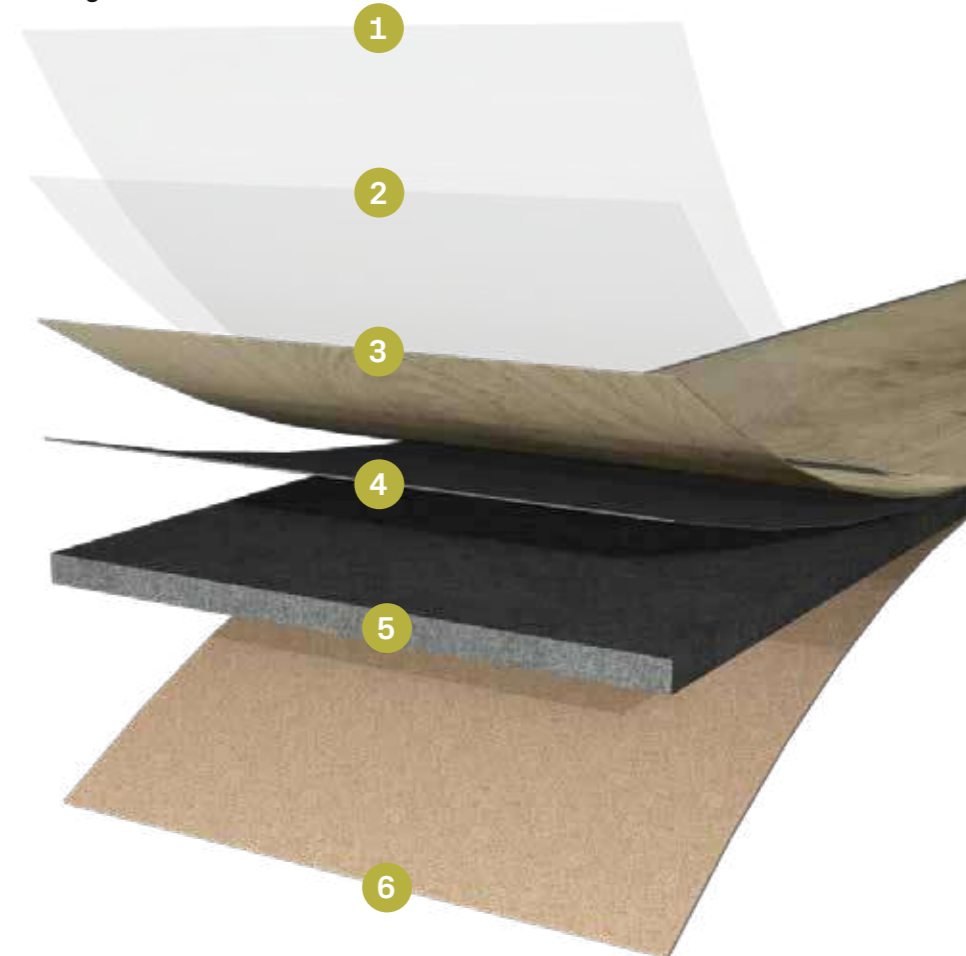

Comfort SEAL ^{1&2}

1. 1 Transparent, hard-wearing PU-coating
2. 2 Transparent wear layer with embossed structure
3. 3 Printed decor layer
4. 4 LVT middle layer
5. 5 HDF baseboard
6. 6 Cork impact sound insulation