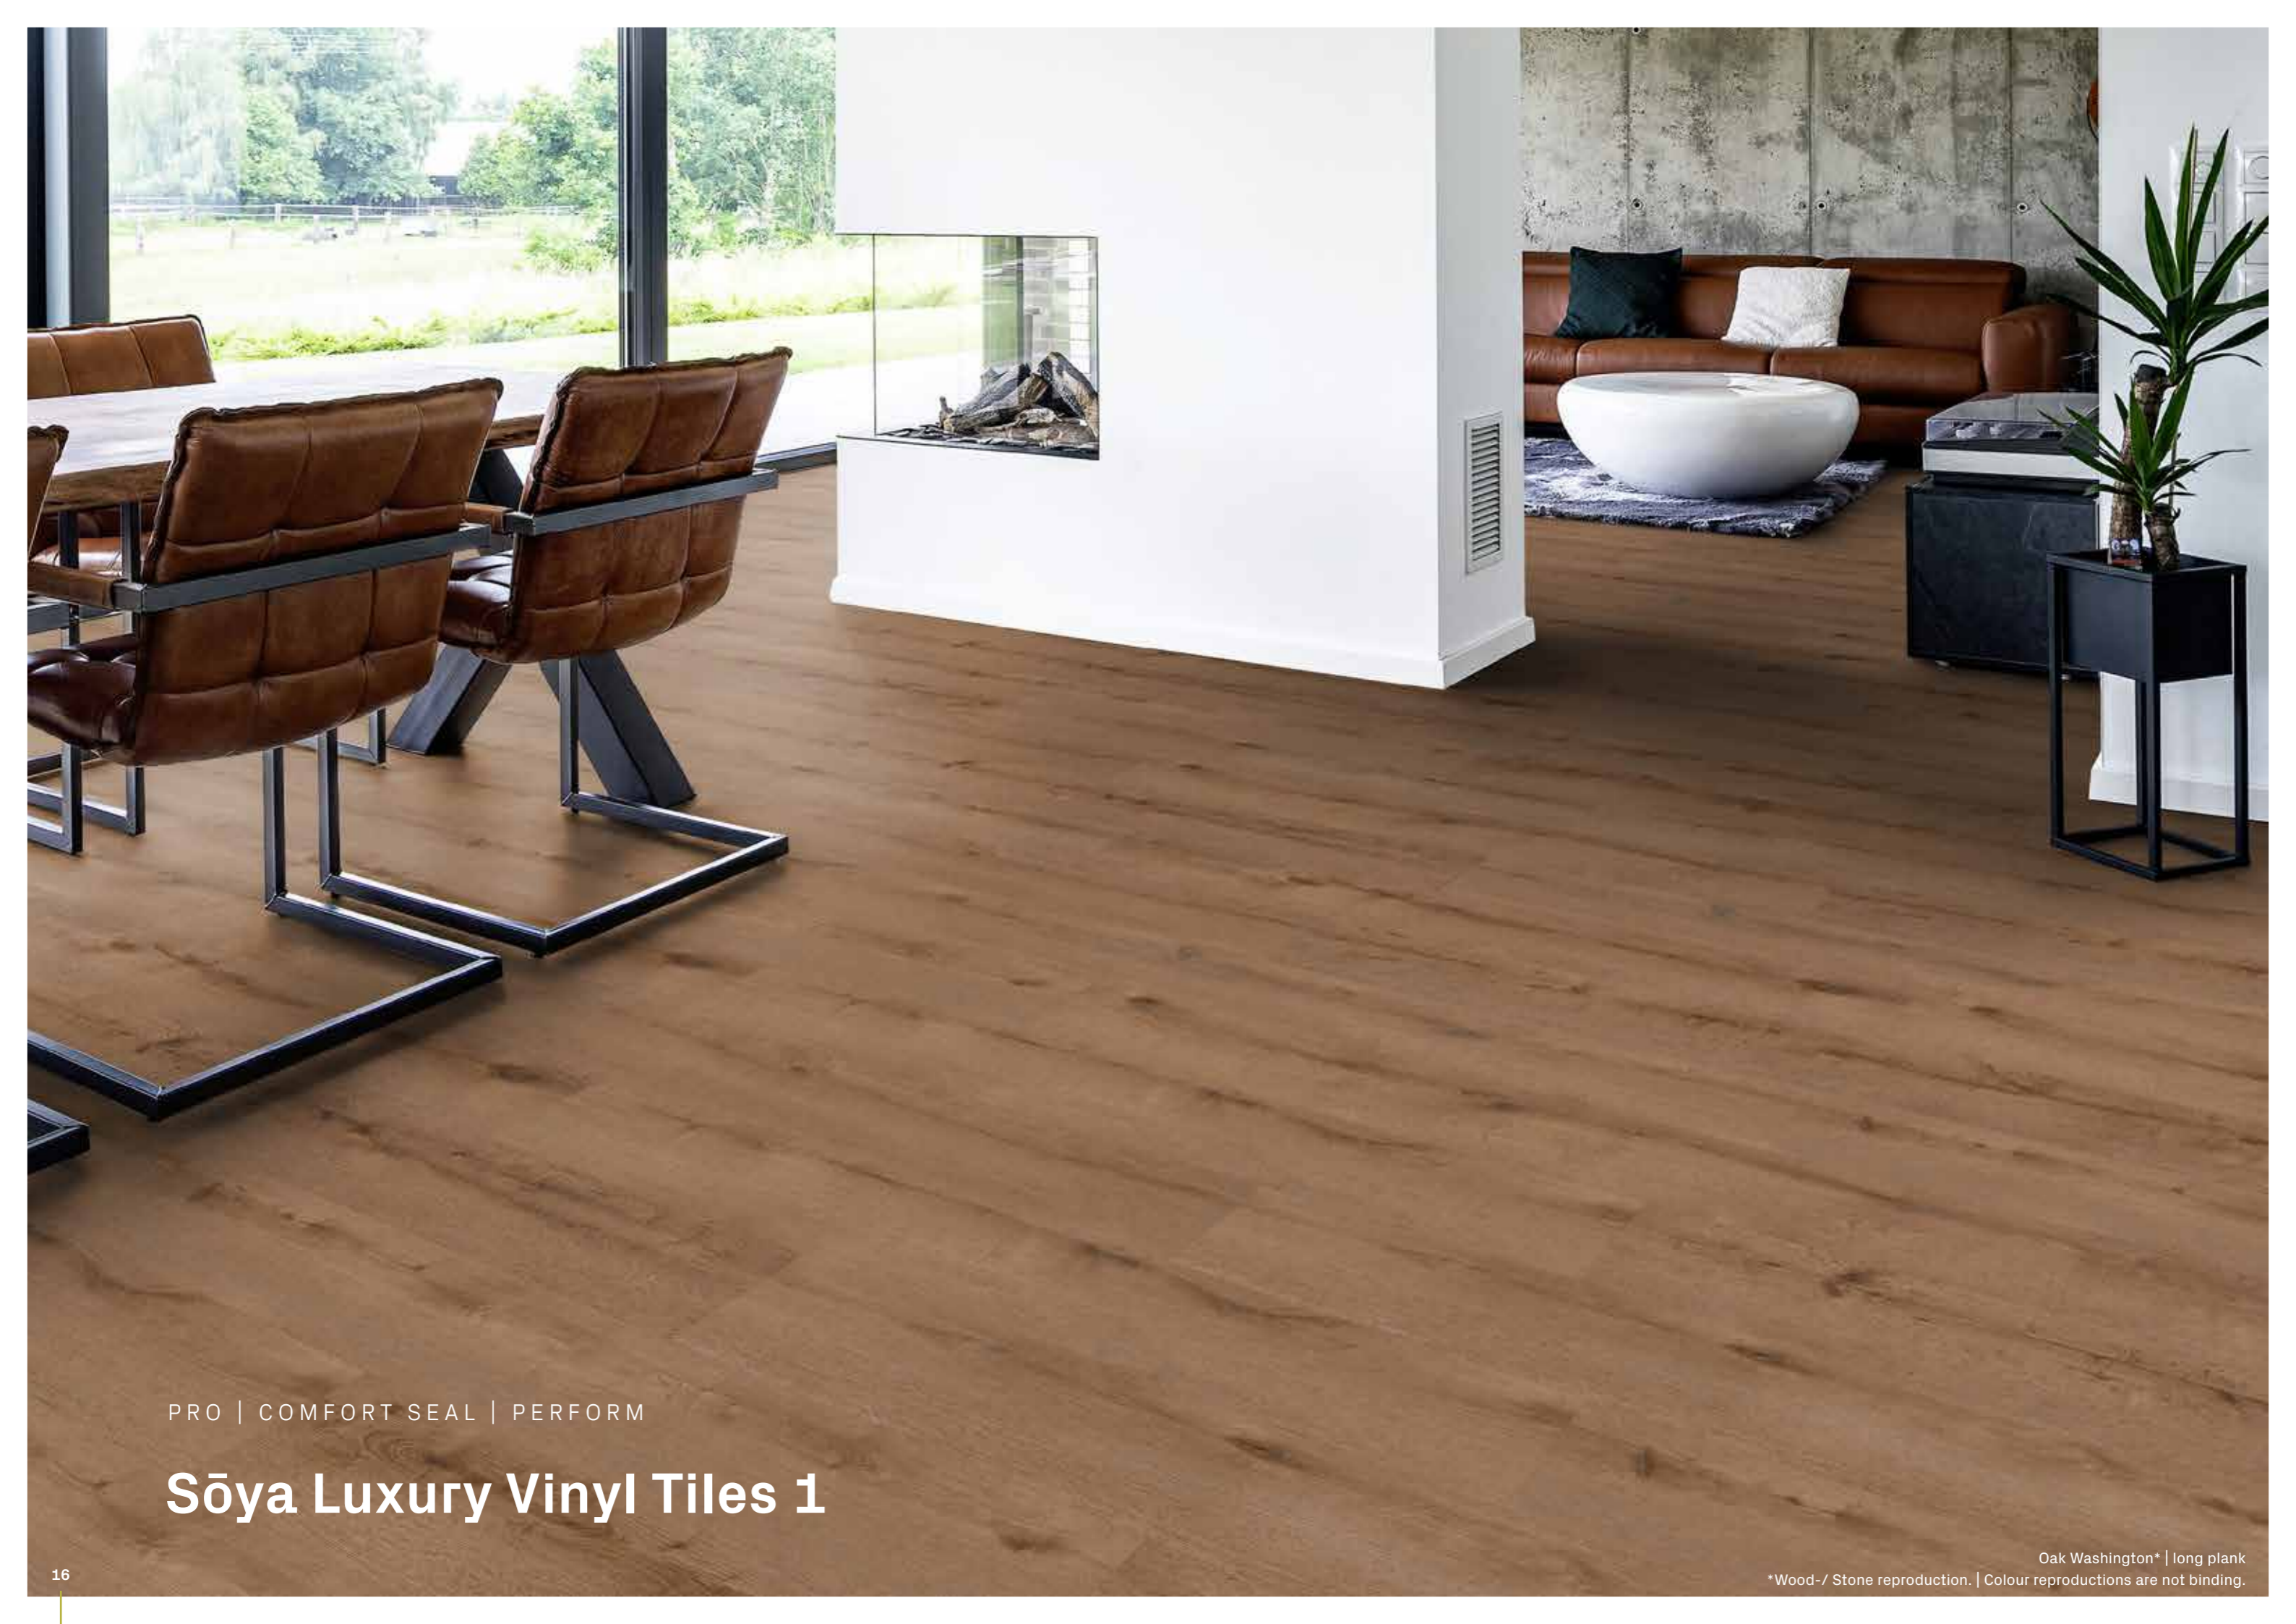

PRO | COMFORT SEAL | PERFORM

Sōya Luxury Vinyl Tiles 1

Oak Washington* | long plank

*Wood-/ Stone reproduction. | Colour reproductions are not binding.