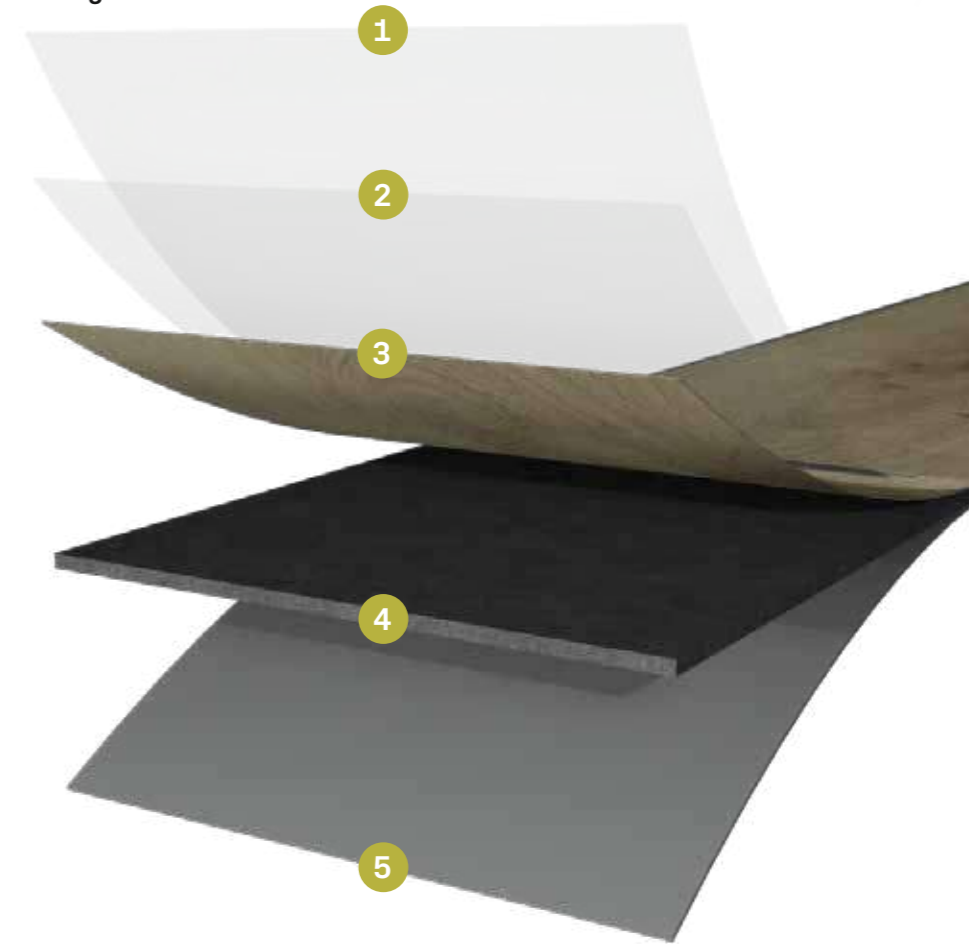

Solid ²

- 1 Transparent, hard-wearing PU-coating
- 2 Transparent wear layer with embossed structure
- 3 Printed decor layer
- 4 Rigid baseboard
- 5 Impact sound insulation

 LOCK IT EASY	 SUITABLE FOR BATHROOMS	 10 years commercial usage WARRANTY	 20 years domestic usage WARRANTY	 ANTIBACTERIAL	 R10 ANTI SLIP	 V-GROOVE
 ROBUST	 HEALTHY HOME ENVIRONMENT	 EASY TO CARE FOR	 QUIET	 ANTI-STATIC	 UNDERFLOOR HEATING SYSTEM*	

Non-slip and flame resistant.

* Suitable for water-based and electric underfloor heating systems. Heating systems with reverse cycle cooling must be fitted with an automatic control unit for dew point regulation. Only suitable for electric surface hearing systems fitted with gentle warm-up technology and a control unit for automatic dew point regulation.